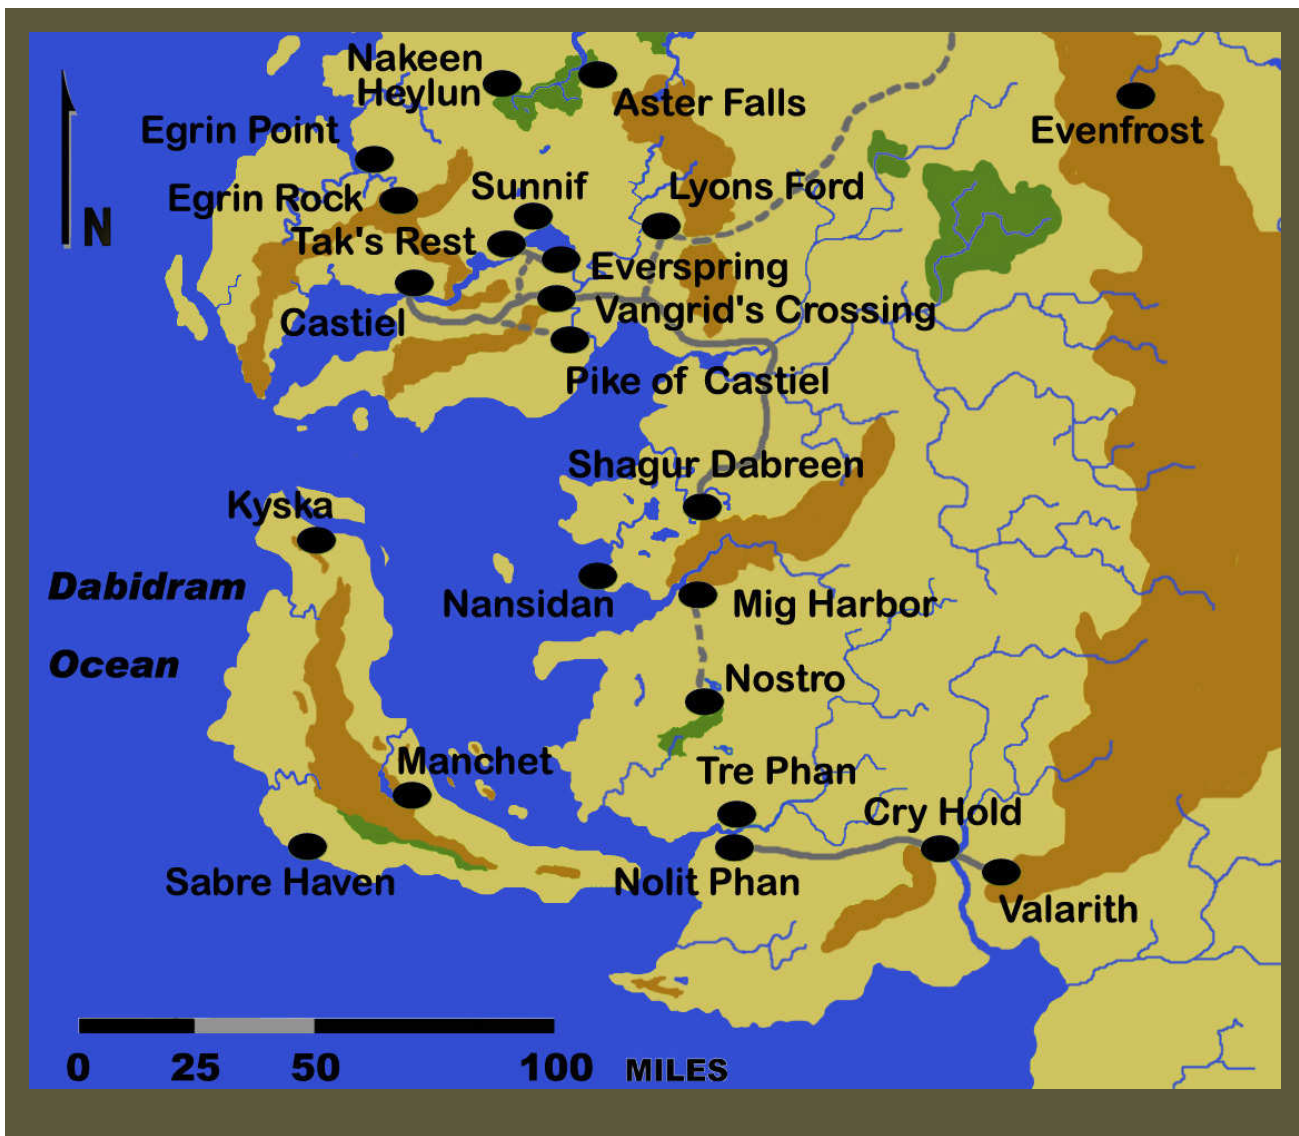

Cities & Towns

Kingdom of Castiel southwest region

Legend			
	Forest, Light		Hills
	Forest, Heavy		Mountains
	Jungle		Water
	Swamp		Political Boundary