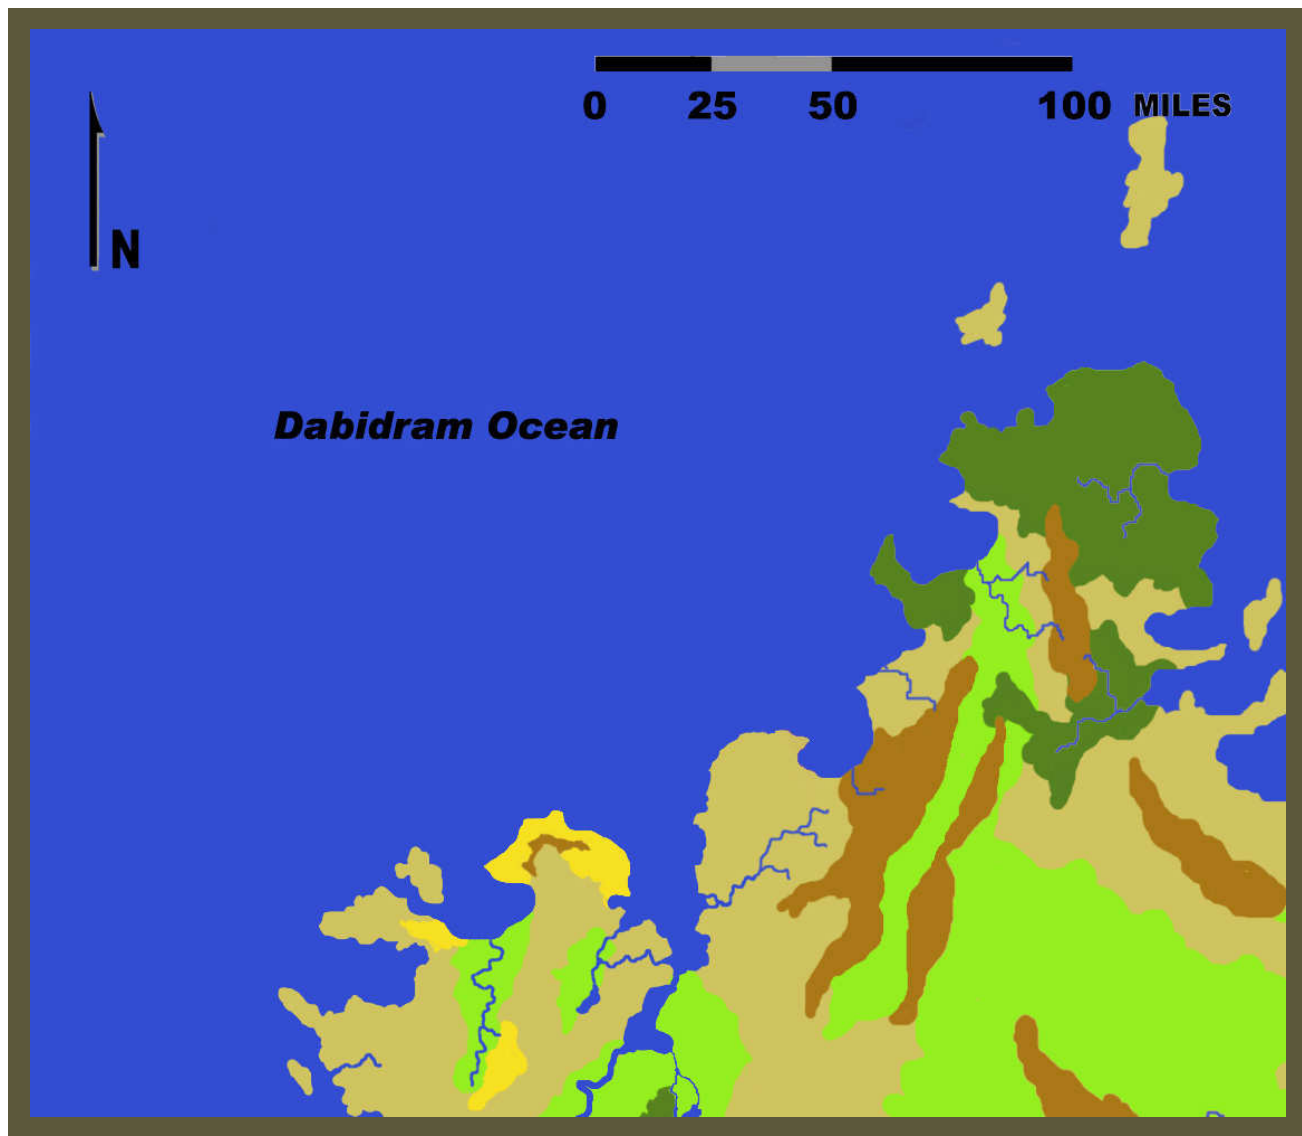

Terrain

Kingdom of Castiel
northwest region

Legend

Forest, Light	Hills
Forest, Heavy	Mountains
Jungle	Water
Swamp	Political Boundary