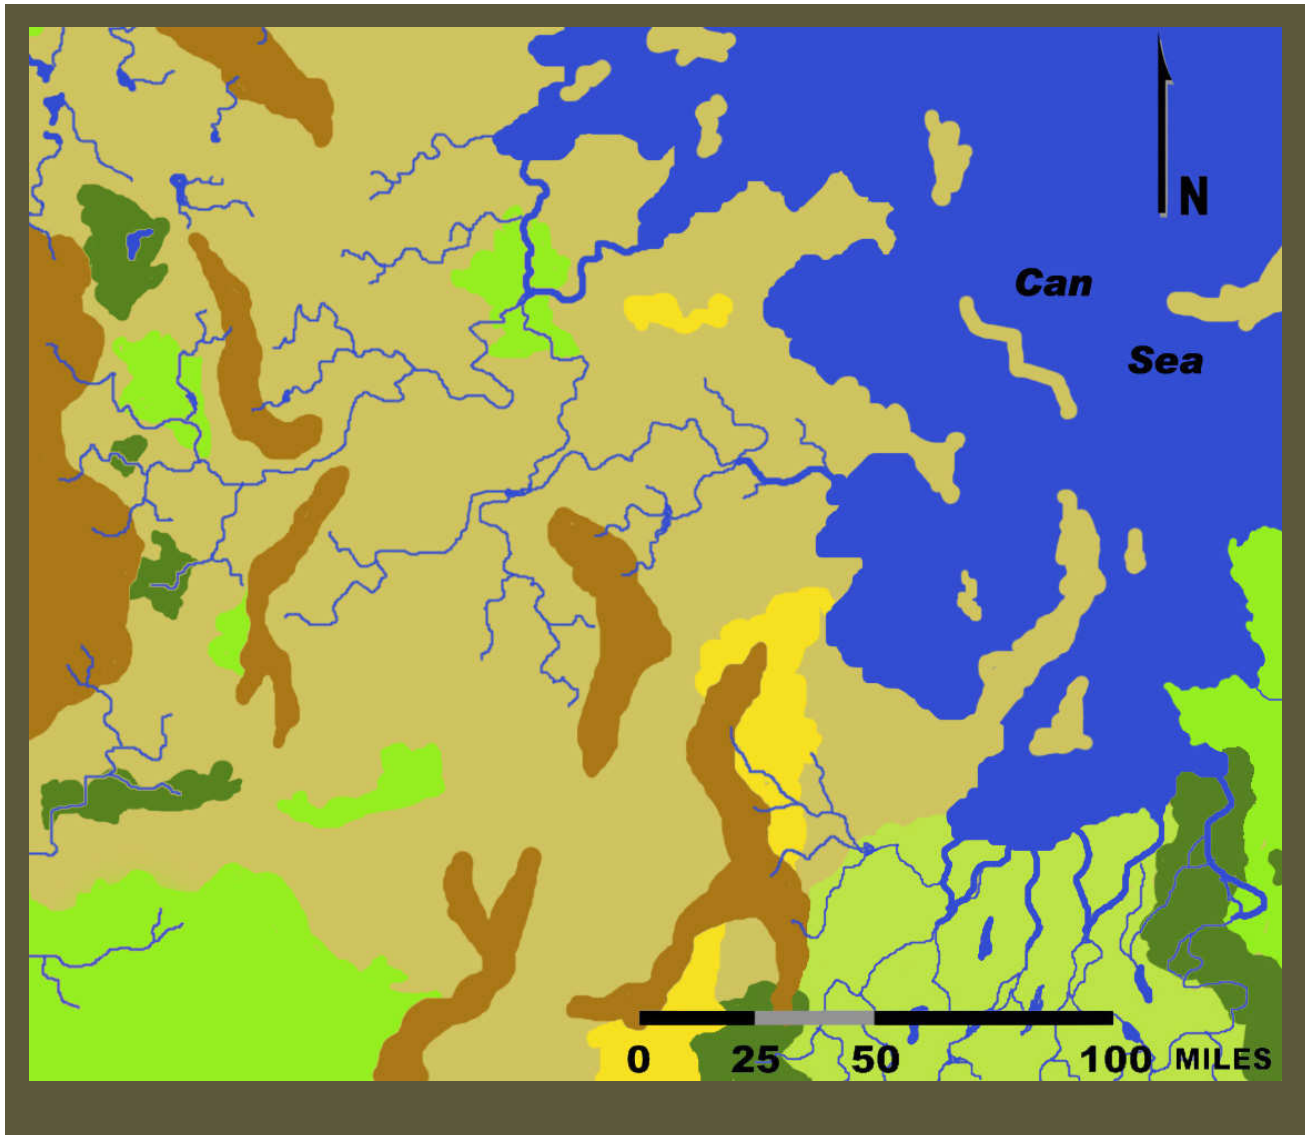

Terrain

Kingdom of Castiel southeast region

Legend	
Forest, Light	Hills
Forest, Heavy	Mountains
Jungle	Water
Swamp	Political Boundary