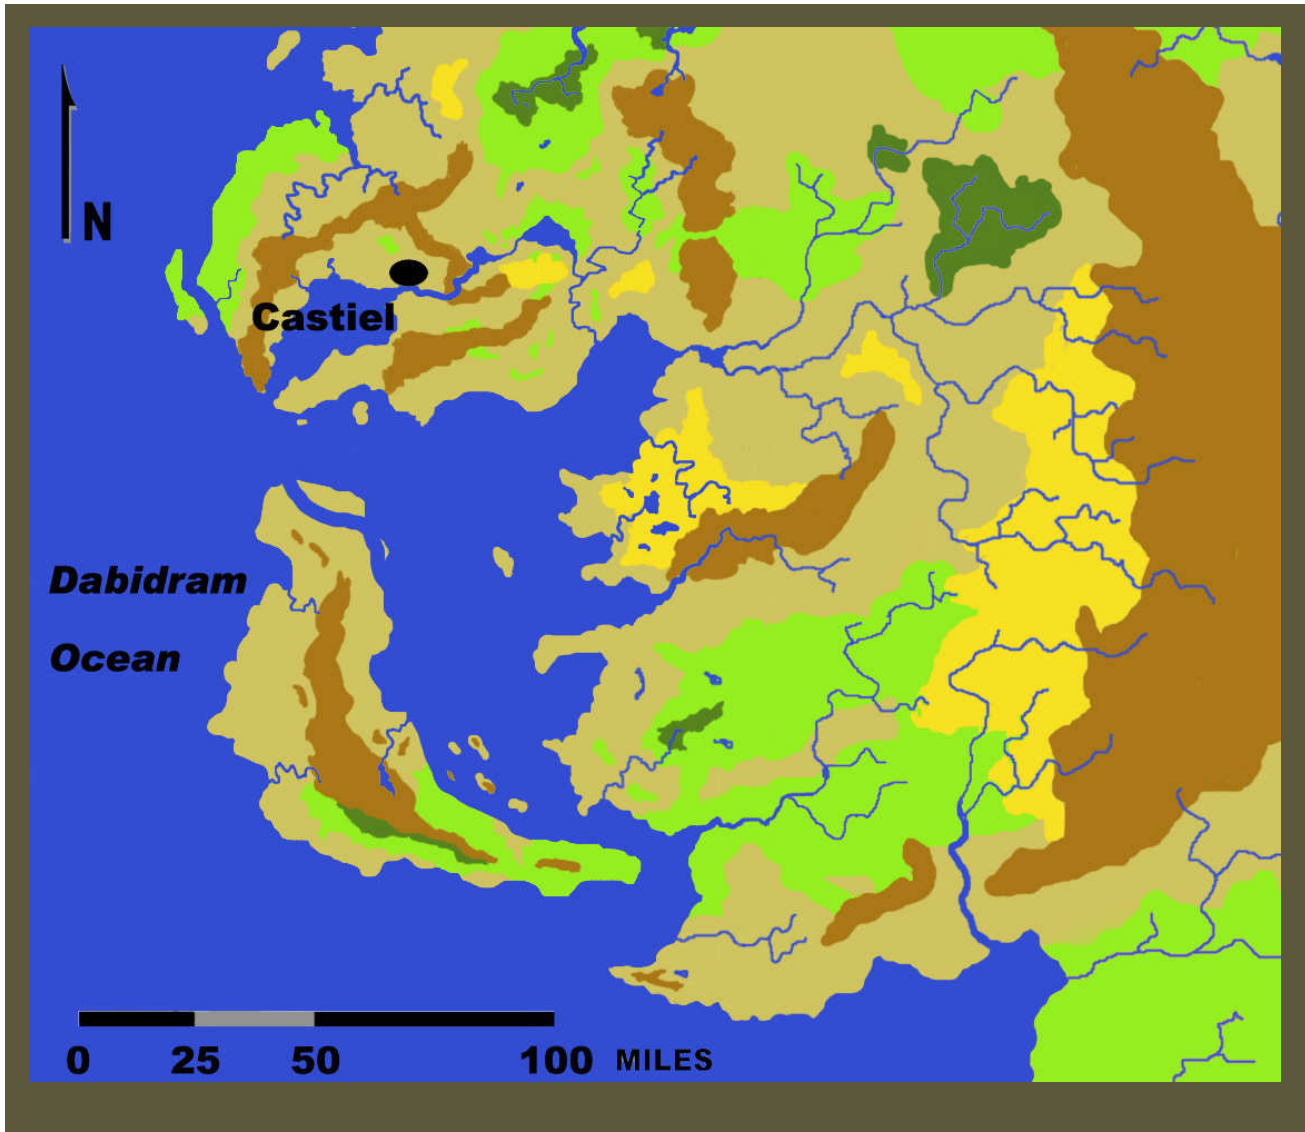

## Terrain

## Kingdom of Castiel southwest region

Legend	
Forest, Light	Hills
Forest, Heavy	Mountains
Jungle	Water
Swamp	Political Boundary