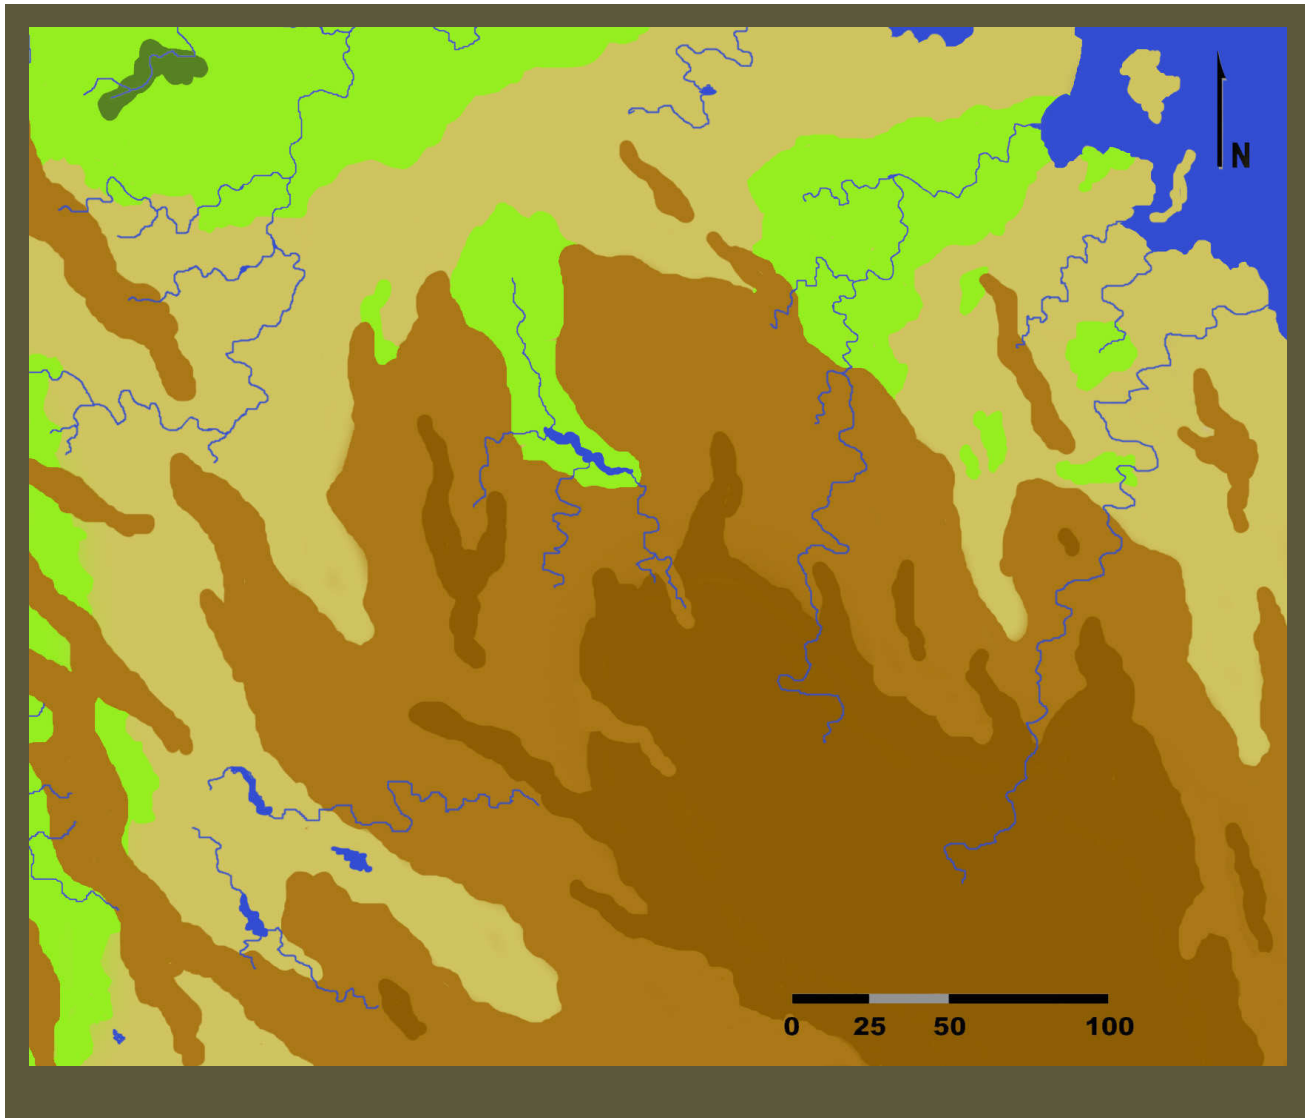

Terrain

Kingdom of Dracia southeast region

Legend

Forest, Light	Hills
Forest, Heavy	Mountains
Jungle	Water
Swamp	Political Boundary